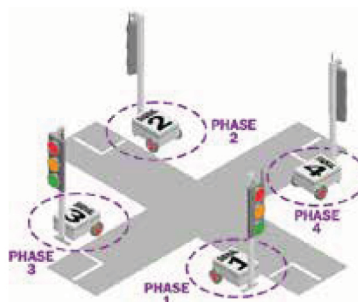

EXPERTS IN PORTABLE TRAFFIC & PEDESTRIAN TECHNOLOGY

Radiolight® Traffic Light Signals

SRL's Radiolight® Traffic Light Signals are a versatile product used for a range of traffic and pedestrian flow situations. Complete with radio link and 3 x 12v batteries per signal.

Key features:

- Radio linked
- 2 year controller/radio warranties
- Multiphase, double head & pedestrian capabilities
- 3 x 12v batteries per signal providing up to 14 days running time
- LEDs R.A.G.
- Galvanised metalwork
- Detachable signal posts
- T-bar security locks
- 32 channel radios
- Vehicle detection
- Red light monitoring
- Single Axle or Multiphase trailers available
- Remote control optional

Key benefits:

- On-board or in depot charging options
- Fully portable for flexibility and ease of use
- Unrivalled UK coverage and 24/7 support

AVAILABLE TO HIRE OR BUY

E hire@srlltraffic.ie or sales@srlltraffic.ie

T 01 862 1093