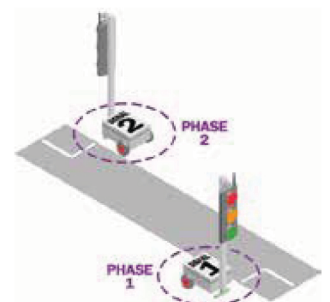

EXPERTS IN PORTABLE TRAFFIC & PEDESTRIAN TECHNOLOGY

Radiolight® Traffic Light Signals

SRL's Radiolight® Traffic Light Signals are a versatile product used for a range of traffic and pedestrian flow situations. Complete with radio link and 3 x 12v batteries per signal.

Key features:

- Radio linked
- 2 year controller/radio warranties
- Multiphase, double head & pedestrian capabilities
- 3 x 12v batteries per signal providing up to 14 days running time
- LEDs R.A.G.
- Galvanised metalwork
- Detachable signal posts
- T-bar security locks
- 32 channel radios
- Vehicle detection
- Red light monitoring
- Single Axle or Multiphase trailers available
- Remote control optional

Key benefits:

- On-board or in depot charging options
- Fully portable for flexibility and ease of use
- Unrivalled UK coverage and 24/7 support

AVAILABLE TO HIRE OR BUY

E hire@srlltraffic.ie or sales@srlltraffic.ie

T 01 862 1093