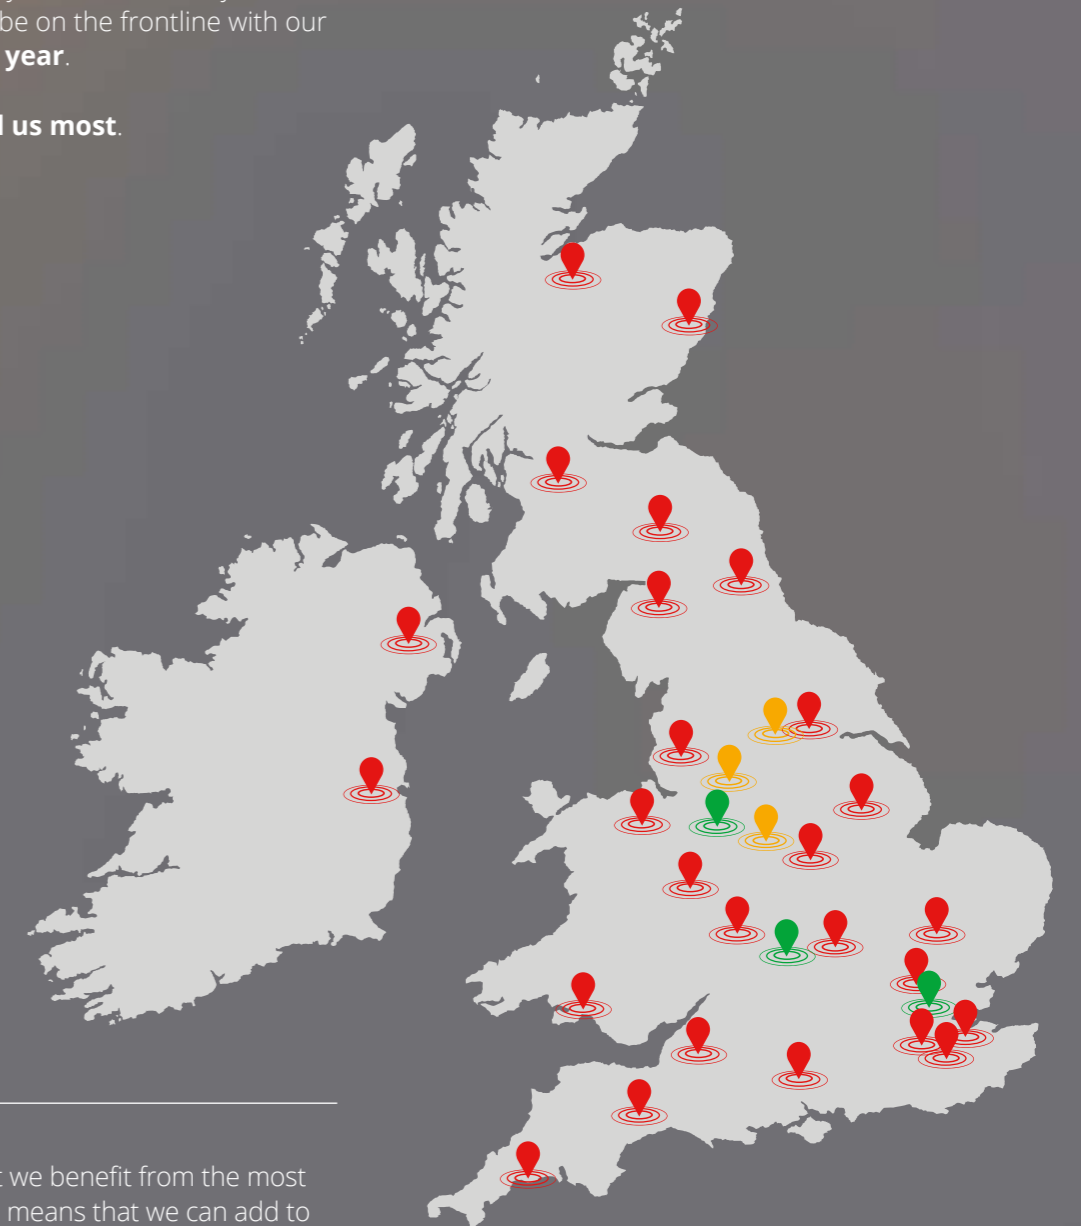

Helping you win more work... nationwide

We can deliver to and collect from any location, enabling you to tender for work in any geographical location. If a project calls for traffic management, then a single call to us will sort it, helping you to grow your business.

A supply chain partner you can trust

We are the only manufacturer of traffic light and related equipment capable of providing the constant support you need, 24/7, 365 days a year.

A level of dependable service we've been providing for over 15 years.

Always ready to act, every hour of every day.

Our experienced team is always available when you need them. We are proud to be on the frontline with our customers, **24/7, 365 days a year.**

We're there, **when you need us most.**