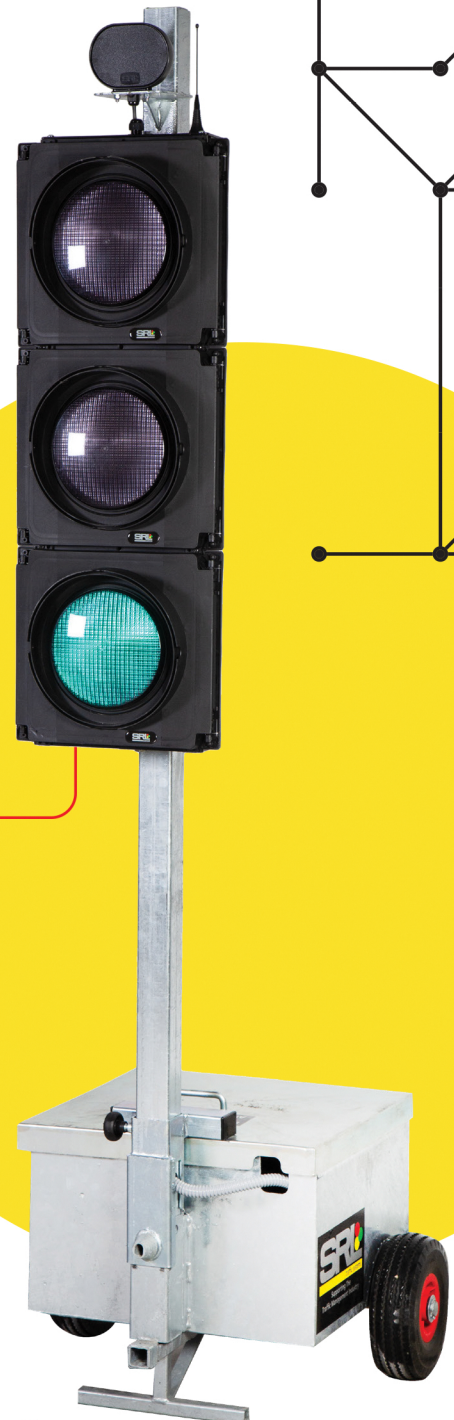

EXPERTS IN PORTABLE TRAFFIC
& PEDESTRIAN TECHNOLOGY

Eurolight Traffic Light Signals

SRL's Eurolight Traffic Light Signals meet the need for the ever increasing demands for the efficient management of traffic and pedestrian flow at temporary works.

Key benefits

- Link up to 18 signals through radio-link, with no cables needed
- UTMIC compatible
- Multiphase Adaptive Detection System (ADS) compatible
- Fully portable for flexibility and ease of use
- Unrivalled nationwide coverage and 24/7 support

Adjustable minimum green time

- 7 seconds or 12 seconds

Adjustable gap time

- Between 3 & 5 seconds

Pre-programmable start-up & shut-down mode

- All red
- All off

Multiphase Adaptive Detection System (ADS) Compatible

Portable Signal

AVAILABLE TO **HIRE OR BUY**

E hire@srlltraffic.ie or sales@srlltraffic.ie

T 01 862 1093