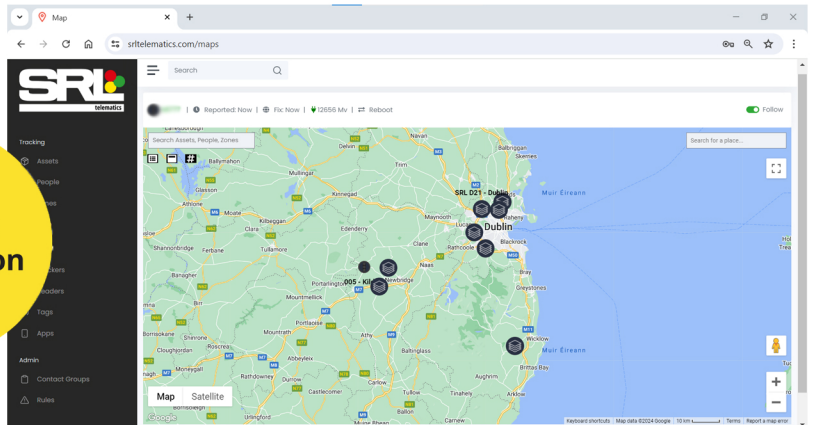

Key benefits:

- Real-time location of asset
- Enables you to plan your battery exchanges
- Enables you to login; status light indicates if signals are on red or green
- Available with long term contract hire
- Unrivalled nationwide coverage & 24/7 support

Requires subscription

AVAILABLE TO HIRE

E hire@srltraffic.ie

T 01 862 1093