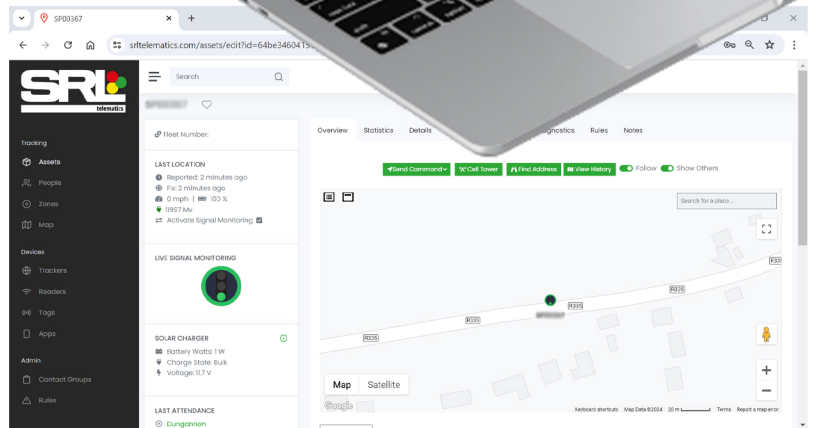

Key benefits:

- Real-time location of asset
- Enables you to plan your battery exchanges
- Enables you to login; status light indicates if signals are on red or green
- Available with long term contract hire
- Unrivalled nationwide coverage & 24/7 support

Requires subscription

AVAILABLE TO HIRE

E hire@srltraffic.ie

T 01 862 1093